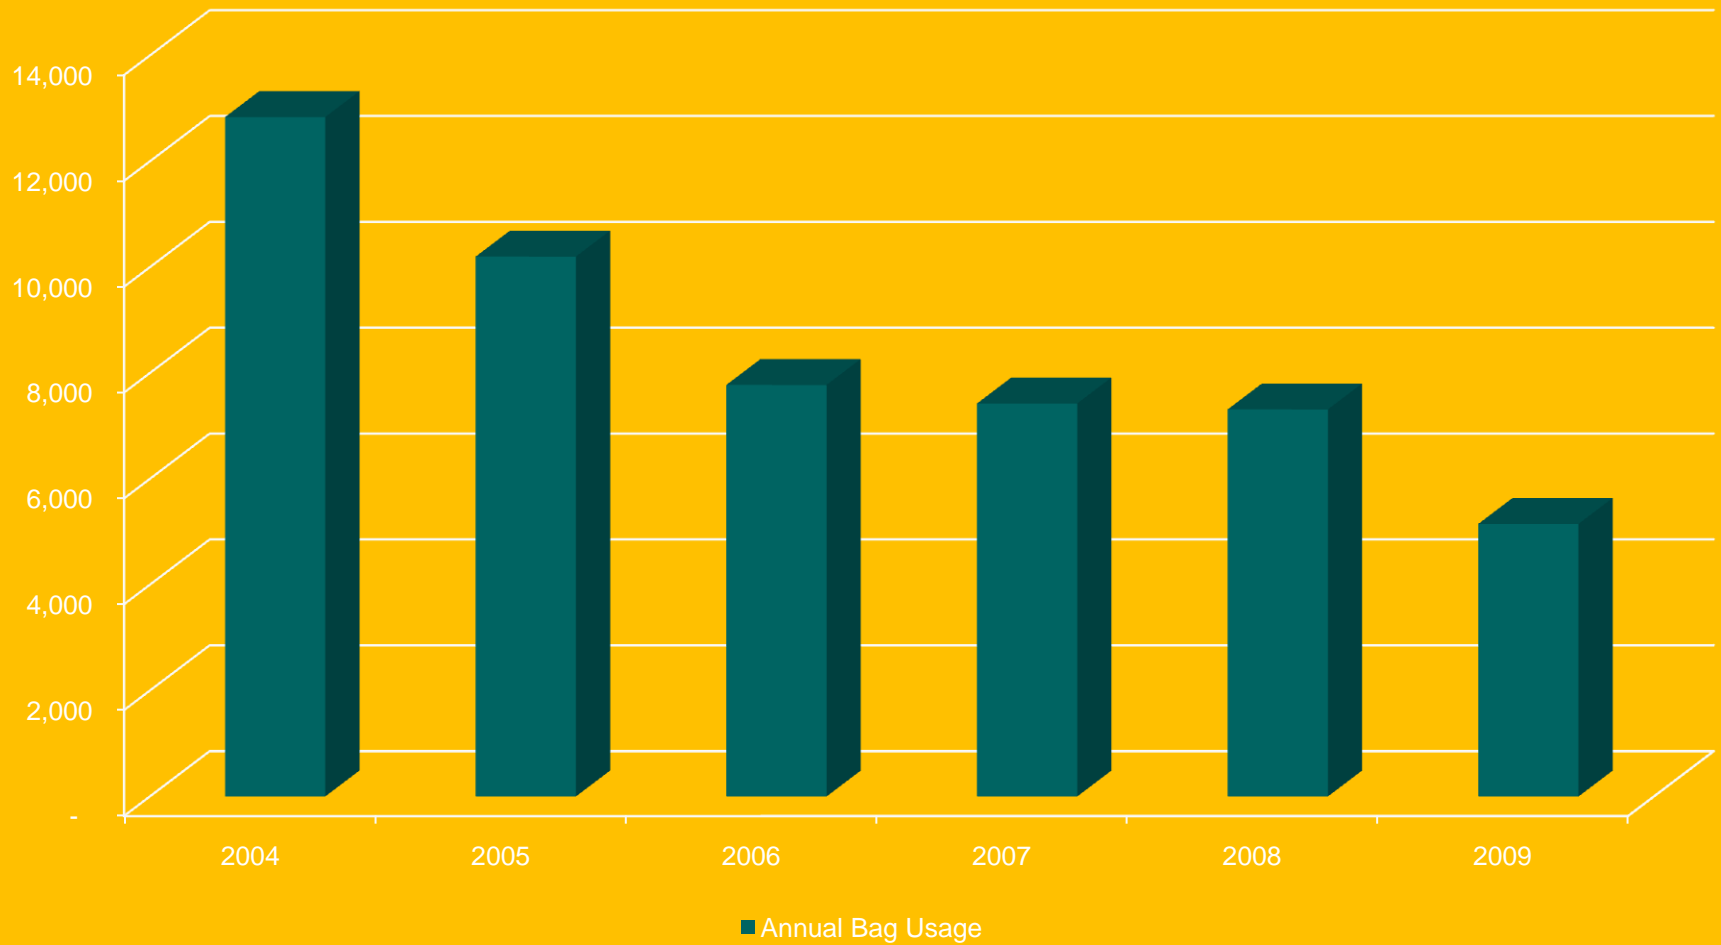

City of Pierre

Yard Waste Discussion

Yard Waste Finances

Yard Waste Annual Cost: **\$16,900**

Yard Waste Bag Summary

Yard Waste Bag Summary

Solid Waste Facility

2800 East Park Street

For more information, call the Solid Waste Facility at 773-7434